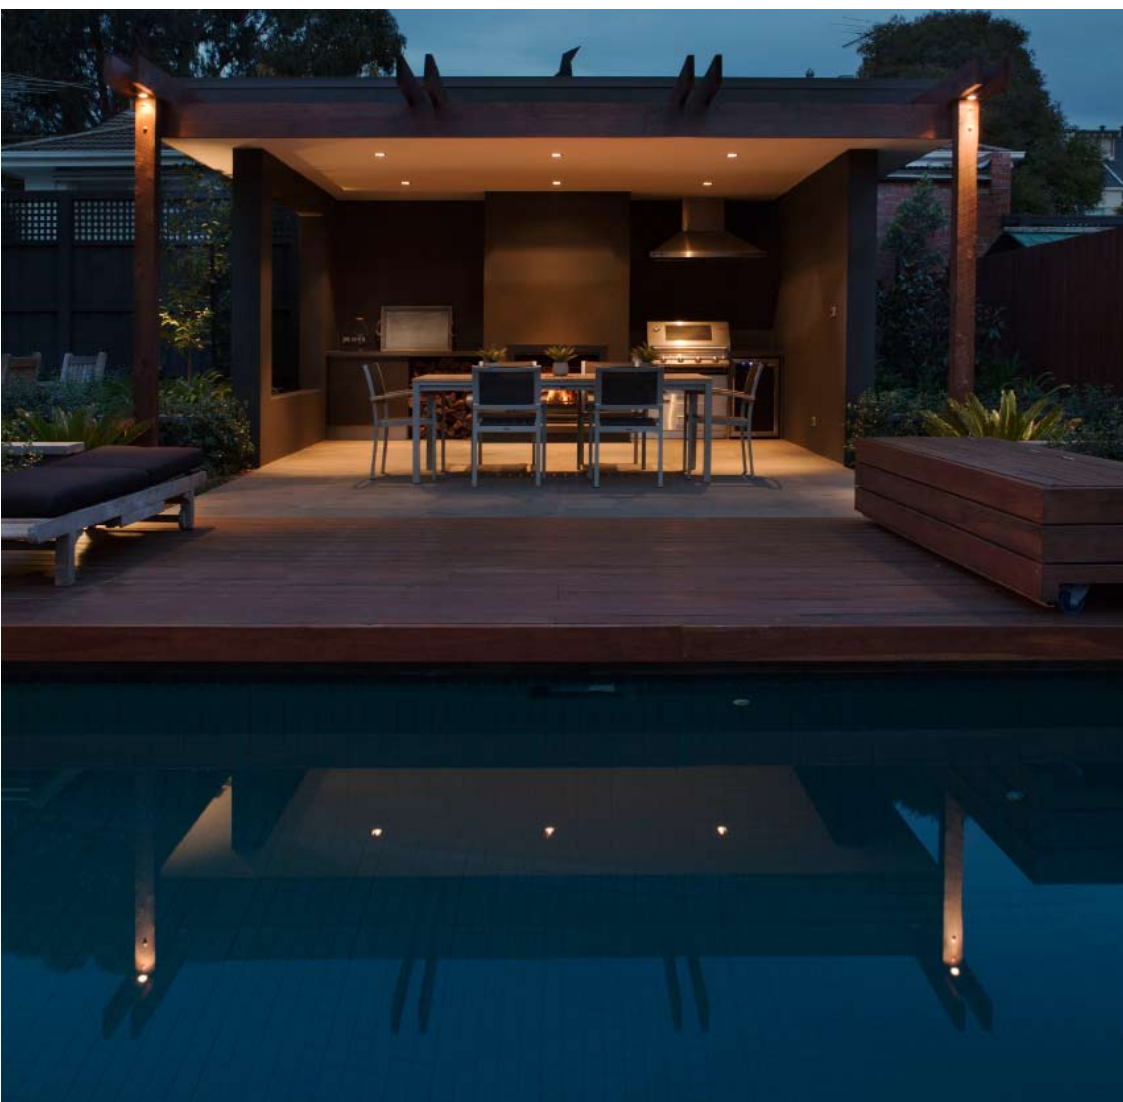

KIAMA LANDSCAPES & POOLS

REALISING YOUR TRUE POTENTIAL

A re-vamp made this uninteresting backyard a stand-out renovation success

The flat lawn and uninspired swimming pool area seemed to scream out loud to be landscaped and renovated when Designer Mark Browning from Cycas Landscape Design first set eyes on this new project site.

“The clients wanted an entertainment area incorporating an undercover pavilion along with a major pool renovation,” he says.

With Mark’s clever concept and Kiama Landscapes & Pools’ ability to create, the dream became a reality.

“The area’s full potential had been very much under-utilised,” says Tim Sprague, Director, Kiama Landscapes & Pools.

The company completely renovated the swimming pool to bring it up to modern standards. They constructed a pavilion with all the bells and whistles – a BBQ facility, open fireplace for the cooler season, outdoor flatscreen television, fine cabinetry including timber mobile storage benches for convenience. The area blossomed into another room – only outside ...

Using Bam Bluestone paving combined with Spotted Gum timber decking, the unobtrusive surrounds highlight the stunning swimming pool and outdoor kitchen.

Water-saving devices were installed, such as the Viron CL400 Cartridge Filter, which is estimated at saving up to 12,000 litres of water annually. A water tank was also put in place to top up the pool and decrease reliance on the mains. ■